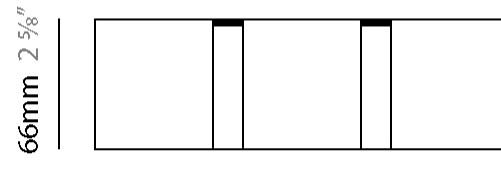

PROJECT
TYPE
SPECIFIER
QUANTITY
DATE

MATCH 2 LIGHT SURFACE

D103106-

base number Finish
Options

1. To build a product code in our configurator select the specify button on the base model # product page
2. To build a manual product code on this datasheet choose from the options listed below in blue font and add the suffix to the base model #

GENERAL

Series: Match
Subseries: Match 2 Light
Brand: Quasar
Division: Design
Mounting Type: Surface
Mounting Location: Wall
Subcategory: Wall Effect

PHYSICAL

Shape: Rectangle
Length (mm): 210
Length (in): 8 ¼
Height (mm): 66
Height (in): 2 ⅝
Extension (mm): 90
Extension (in): 3 ⅞
Light Distribution: Uplight
Weight (kg): 2
Weight (lbs): 4.41
Diffuser: Acrylic – See Finish Options
Fixture Finish: [RED](#) / [ORG](#) / [YEL](#) / [GRN](#) / [LBL](#) / [TRA](#)
Fixture Material: Aluminum

ELECTRICAL

Lamp Type: LED
Input Wattage (W): 8
Total Output Wattage (W): 6.2
Dimming: Phase Dimming (120Vac Only)
Driver Included: Yes
Driver Location: Integrated
Driver Type: Constant Current - 120Vac
Driver Class: Class 2
Input Voltage (V): 120 - 277
Constant Current (MA): 350
Upon Request: (Not included - see components) Integral: Non-dimming 277Vac / Remote: Phase dimming @120Vac only

LED

Number of LEDs: 2
Color Temperature (°K): 2700
Max. Delivered Lumen (lm): 550
CRI: >90 CRI
Lamp Life (hrs): 50000

OPTICAL

RATINGS AND CERTIFICATIONS

Certified By: Certified for North American Standards
IP rating: IP20

210mm 8 ¼"