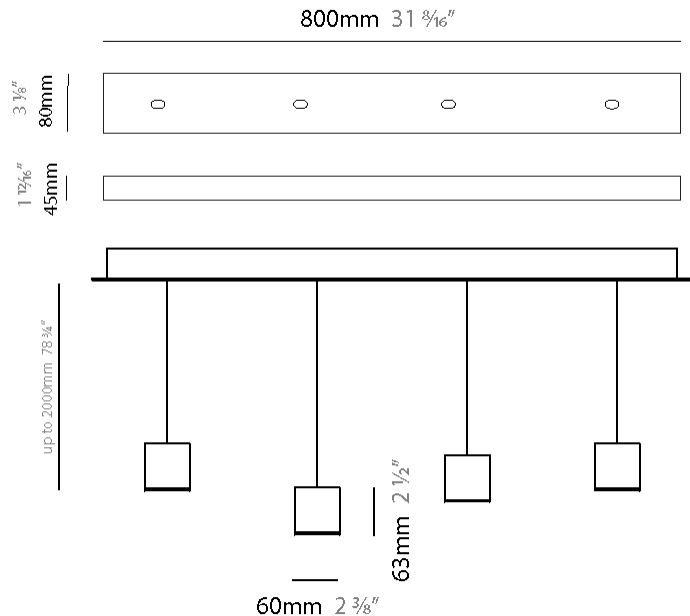

1. To build a product code in our configurator select the specify button on the base model # product page
2. To build a manual product code on this datasheet choose from the options listed below in blue font and add the suffix to the base model #

GENERAL

Series: Match
Subseries: Match 4 Light
Brand: Quasar
Division: Design
Mounting Type: Suspension
Mounting Location: Ceiling
Subcategory: Pendant

PHYSICAL

Shape: Rectangle
Length (mm): 800
Length (in): 31 1/2"
Width (mm): 80
Width (in): 3 1/8"
Height (mm): 63
Height (in): 2 1/2"
Max. Overall Height (mm): 2063
Max. Overall Height (in): 81 1/4"
Light Distribution: Downlight
Weight (kg): 3
Weight (lbs): 6.61
Diffuser: Acrylic - See Finish Options
Fixture Finish: RED / ORG / YEL / GRN / LBL / TRA
Fixture Material: Aluminum
Cable Details: 2000mm Cable

ELECTRICAL

Lamp Type: LED
Input Wattage (W): 16
Total Output Wattage (W): 12.4
Dimming: Phase Dimming (120Vac Only)
Driver Included: Yes
Driver Location: Integrated
Driver Type: Constant Current - Universal
Driver Class: Class 2
Input Voltage (V): 120 - 277
Constant Current (MA): 350
Upon Request: (Not included - see components) Integral: Phase dimming @120Vac only

LED

Number of LEDs: 4
Color Temperature (°K): 2700
Max. Delivered Lumen (lm): 1100
CRI: >90 CRI
Lamp Life (hrs): 50000

OPTICAL

RATINGS AND CERTIFICATIONS

Certified By: Certified for North American Standards
IP rating: IP20