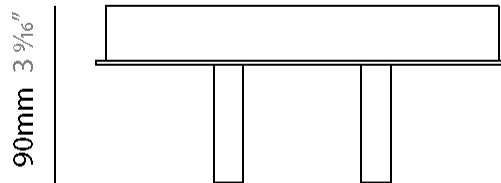

PROJECT
TYPE
SPECIFIER
QUANTITY
DATE

MATCH 2 LIGHT SURFACE

D103106-

base number Finish
Options

1. To build a product code in our configurator select the specify button on the base model # product page
2. To build a manual product code on this datasheet choose from the options listed below in blue font and add the suffix to the base model #

GENERAL

Series: Match
Subseries: Match 2 Light
Brand: Quasar
Division: Design
Mounting Type: Surface
Mounting Location: Wall
Subcategory: Wall Effect

PHYSICAL

Shape: Rectangle
Length (mm): 210
Length (in): 8 ¼
Height (mm): 66
Height (in): 2 ⅝
Extension (mm): 90
Extension (in): 3 ⅞
Light Distribution: Uplight
Weight (kg): 2
Weight (lbs): 4.41
Diffuser: Acrylic – See Finish Options
Fixture Finish: [RED](#) / [ORG](#) / [YEL](#) / [GRN](#) / [LBL](#) / [TRA](#)
Fixture Material: Aluminum

ELECTRICAL

Lamp Type: LED
Input Wattage (W): 8
Total Output Wattage (W): 6.2
Dimming: Phase Dimming (120Vac Only)
Driver Included: Yes
Driver Location: Integrated
Driver Type: Constant Current - 120Vac
Driver Class: Class 2
Input Voltage (V): 120 - 277
Constant Current (MA): 350
Upon Request: (Not included - see components) Integral: Non-dimming 277Vac / Remote: Phase dimming @120Vac only

LED

Number of LEDs: 2
Color Temperature (°K): 2700
Max. Delivered Lumen (lm): 550
CRI: >90 CRI
Lamp Life (hrs): 50000

OPTICAL

RATINGS AND CERTIFICATIONS

Certified By: Certified for North American Standards
IP rating: IP20

210mm 8 ¼"